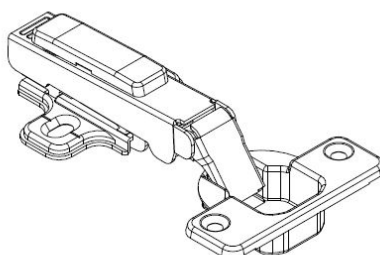

PRODUCT SHEET

Description:

Maxi Hinge "A", Clip-On, 100DG, NPL, ø35mm, H=0, W/Plate F/ Wood Screws, Cup: cc:48mm, Full-Overlay, W/SISO Name Plate,, Can Be Used Together With 15.03.731-3

Item number:

15.03.735-0

Units	Box	Carton	HS Code	Barcode
Pcs.	1	100	8302100090	 5704866053204

SISO A/S

Mileparken 11
DK-2740 Skovlunde
Denmark
VAT: DK 24786013

Phone +45 45 830 900

www.siso.dk
siso@siso.dk

Danske Bank
Nytorv Branch
Copenhagen
SWIFT: DABADKKK

Account no.
4180 3112 112936
IBAN Account
DK7230003112112936