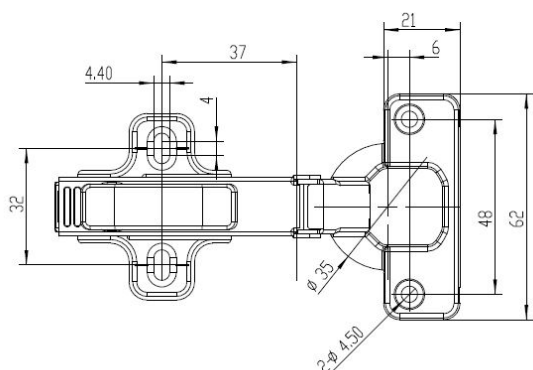

PRODUCT SHEET

Description:

Maxi Hinge "A", Clip-On, 100DG, NPL, ø35mm, H=0, W/Plate F/ Wood Screws, Cup: cc:48mm, Full-Overlay, W/SISO Name Plate,, Can Be Used Together With 15.03.731-3

Item number:

15.03.735-0

Units	Box	Carton	HS Code	Barcode
Pcs.	1	100	8302100090	 5704866053204

SISO A/S

Mileparken 11
DK-2740 Skovlunde
Denmark
VAT: DK 24786013

Phone +45 45 830 900

www.siso.dk
siso@siso.dk

Danske Bank
Nytorv Branch
Copenhagen
SWIFT: DABADKKK

Account no.
4180 3112 112936
IBAN Account
DK7230003112112936