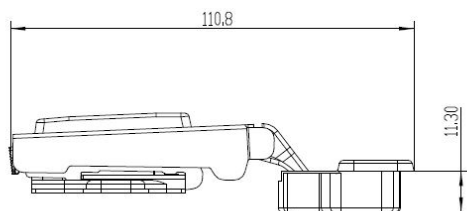

PRODUCT SHEET

Description:

Maxi Hinge "A", Clip-On, 100DG, NPL, ø35mm, H=0, W/Plate F/ Wood Screws, Cup: cc:48mm, Full-Overlay, W/SISO Name Plate,, Can Be Used Together With 15.03.731-3

Item number:

15.03.735-0

Units	Box	Carton	HS Code	Barcode
Pcs.	1	100	8302100090	 5704866053204

SISO A/S

Mileparken 11
DK-2740 Skovlunde
Denmark
VAT: DK 24786013

Phone +45 45 830 900

www.siso.dk
siso@siso.dk

Danske Bank
Nytorv Branch
Copenhagen
SWIFT: DABADKKK

Account no.
4180 3112 112936
IBAN Account
DK7230003112112936